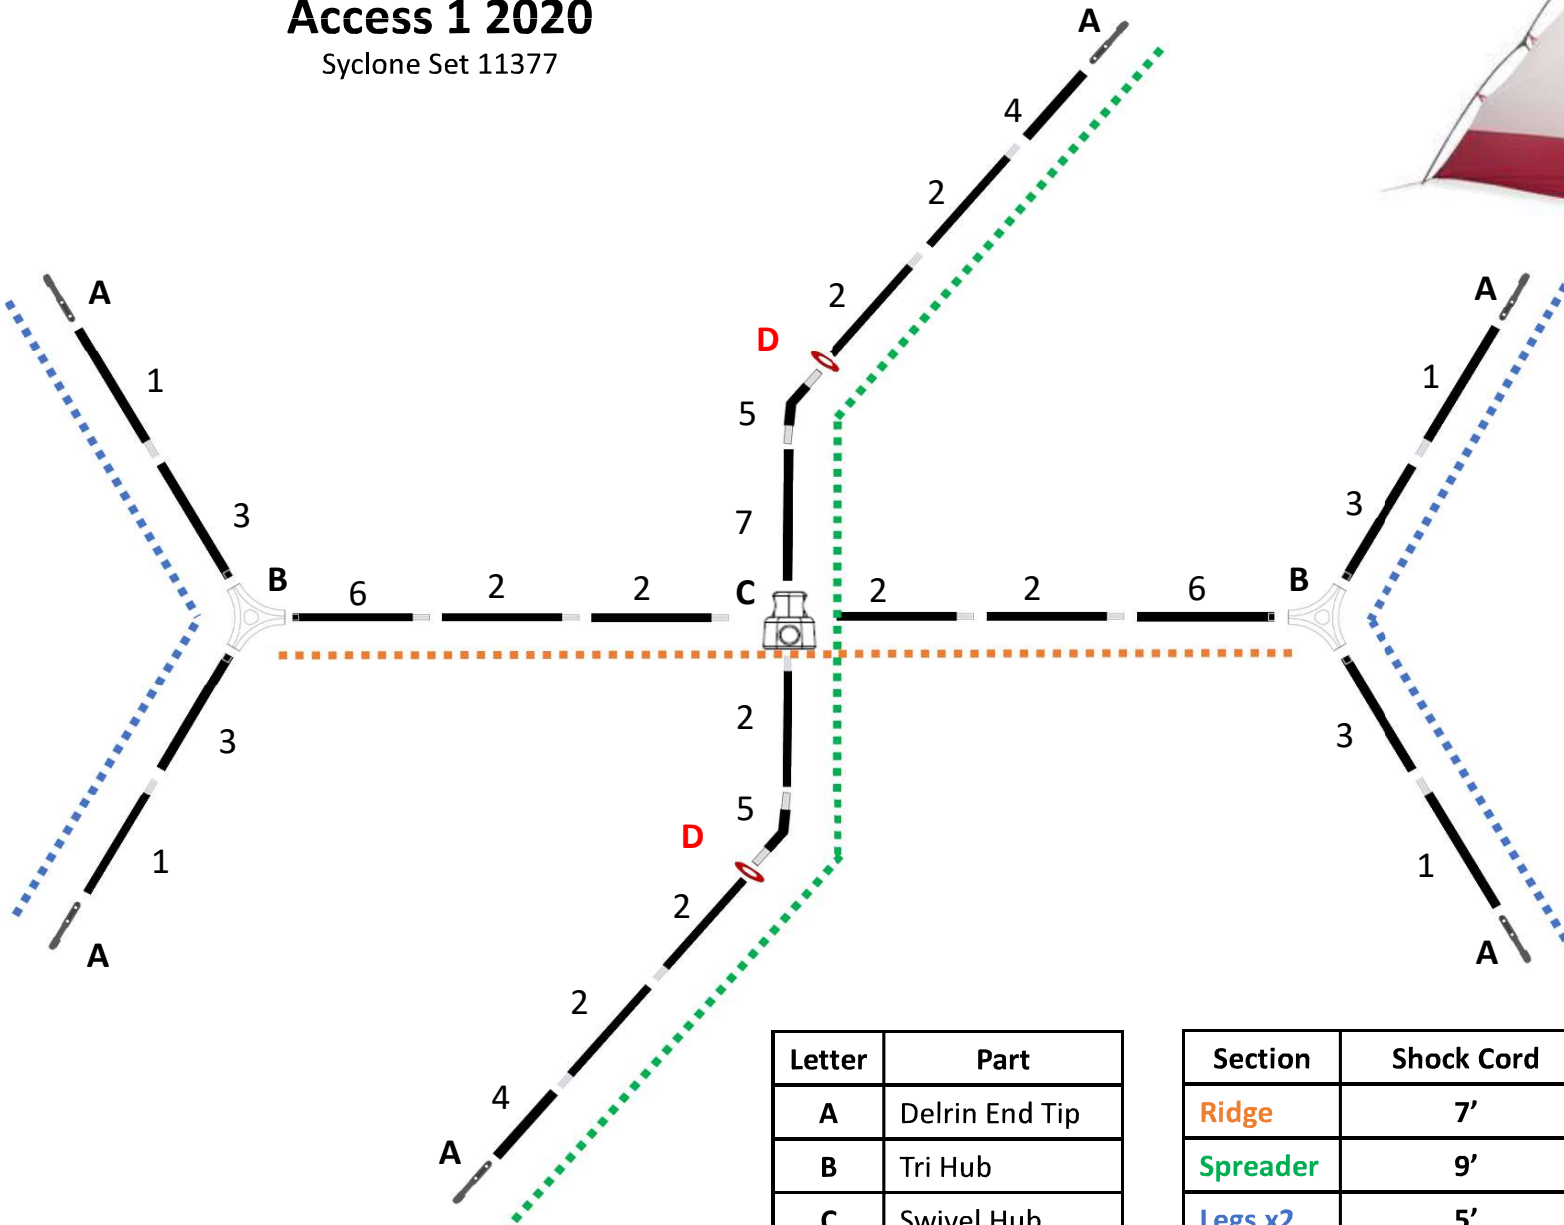

# Access 1 2020

Syclone Set 11377

#	Syclone Pole Segment
1	SYC 16" I
2	SYC 14" I
3	SYC 14" FI
4	SYC 10"
5	145° Arch
6	SYC 14" IFI
7	SYC 14"

Letter	Part
A	Delrin End Tip
B	Tri Hub
C	Swivel Hub
D	Red Washer

Section	Shock Cord
Ridge	7'
Spreader	9'
Legs x2	5'

Total: 26'