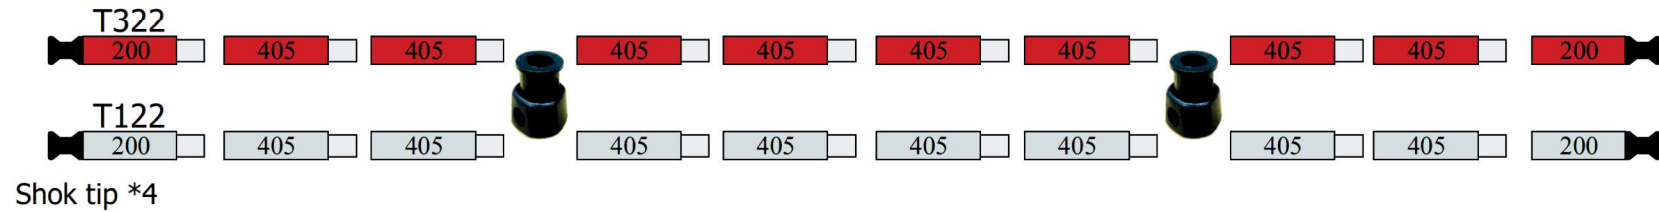

Design: *LN* 5/20/24

Drawn: *LN* 5/20/24

Checked: *LD* 5/24/24

**POLE DETAILS
1 PERSON SPECS**

Main pole

Alu pole D8.5mm 3640mm(10S)*2line - T322EF Red / T122EF Grey

Ridge pole

Alu pole D8.5mm 820mm(2S)*1line - T322EF Red