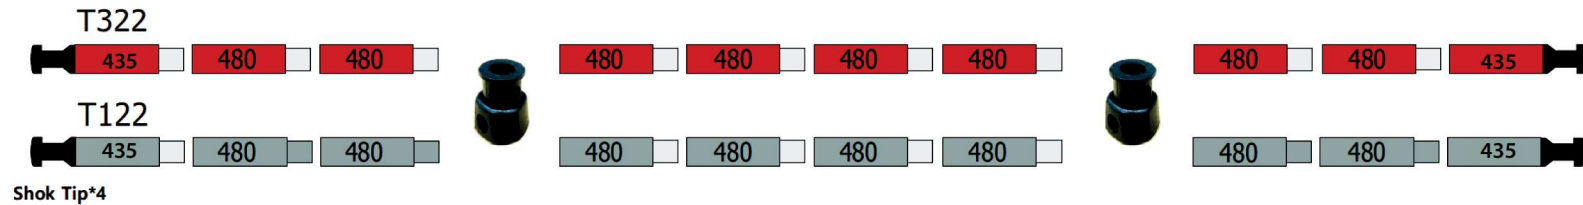

Design: *LN* 5/20/24

Drawn: *LN* 5/20/24

Checked: *LD* 5/24/24

**POLE DETAILS
3 PERSON SPECS**

Main pole

Alu Pole D9.02mm OD 4710mm (10S)*1Line - T322EF Red / T122EF Grey

Ridge pole

Alu Pole 9.02mm OD 1635mm (4S)*1Line - T322EF Red