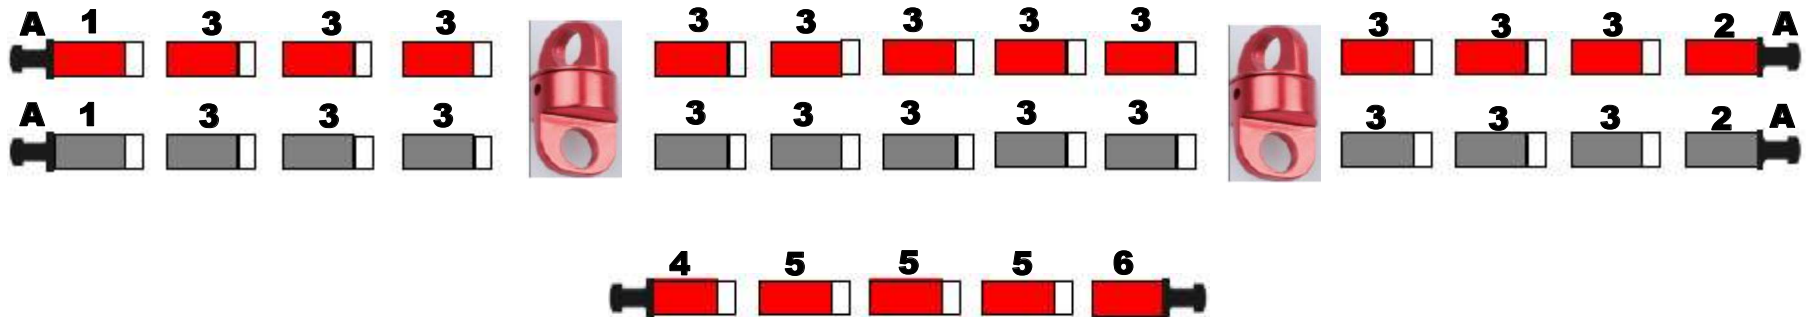

Elixir 4 2017

Pole Set 09451

#	Pole Segment
1	PF11 x 318mm Insert
2	PF11 x 318mm
3	PF11 x 418mm Insert
4	PF11 x 390mm Insert
5	PF11 x 425mm Insert
6	PF11 x 415mm Insert

Letter	Part
A	Plastic End Tip – black 11mm
B	Swivel Hub 11mm

Section	Shock Cord
Ridge x2	15'
Spreader	6.5'

Total 36.5'