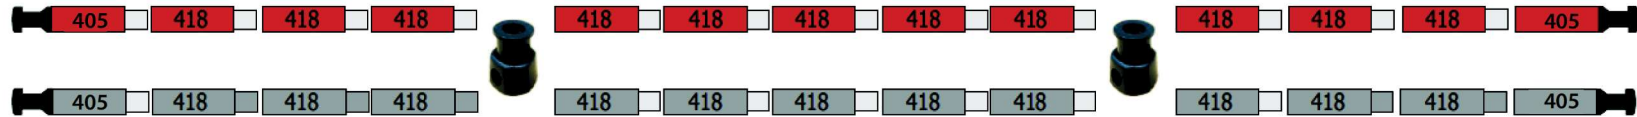

**NO CHANGES THIS PAGE.
SEE PAGE 4 AND 12..**

Design: *LN* 5/20/24

Drawn: *LN* 5/20/24

Checked: *LD* 5/24/24

**POLE DETAILS
4 PERSON SPECS**

Main pole

Alu Pole 11mm OD 5408mm (13S)*1Line - T322EF Red / T122EF Grey

Shok Tip*4

Ridge pole

Alu Pole 11mm OD 1734mm (4S)*1Line - T322EF Red

Shok Tip*2

Swivel Cross Hub
#72-581

Product Name			
Part #	See Drawing	Drawing #	13698
Drawn	<i>LN</i> 3/29/24	Cascade Designs Inc.	REV. /B/
Design	<i>LN</i> 3/29/24		
Checked	<i>KDT</i> 3/25/24		
Page 11 of 12			