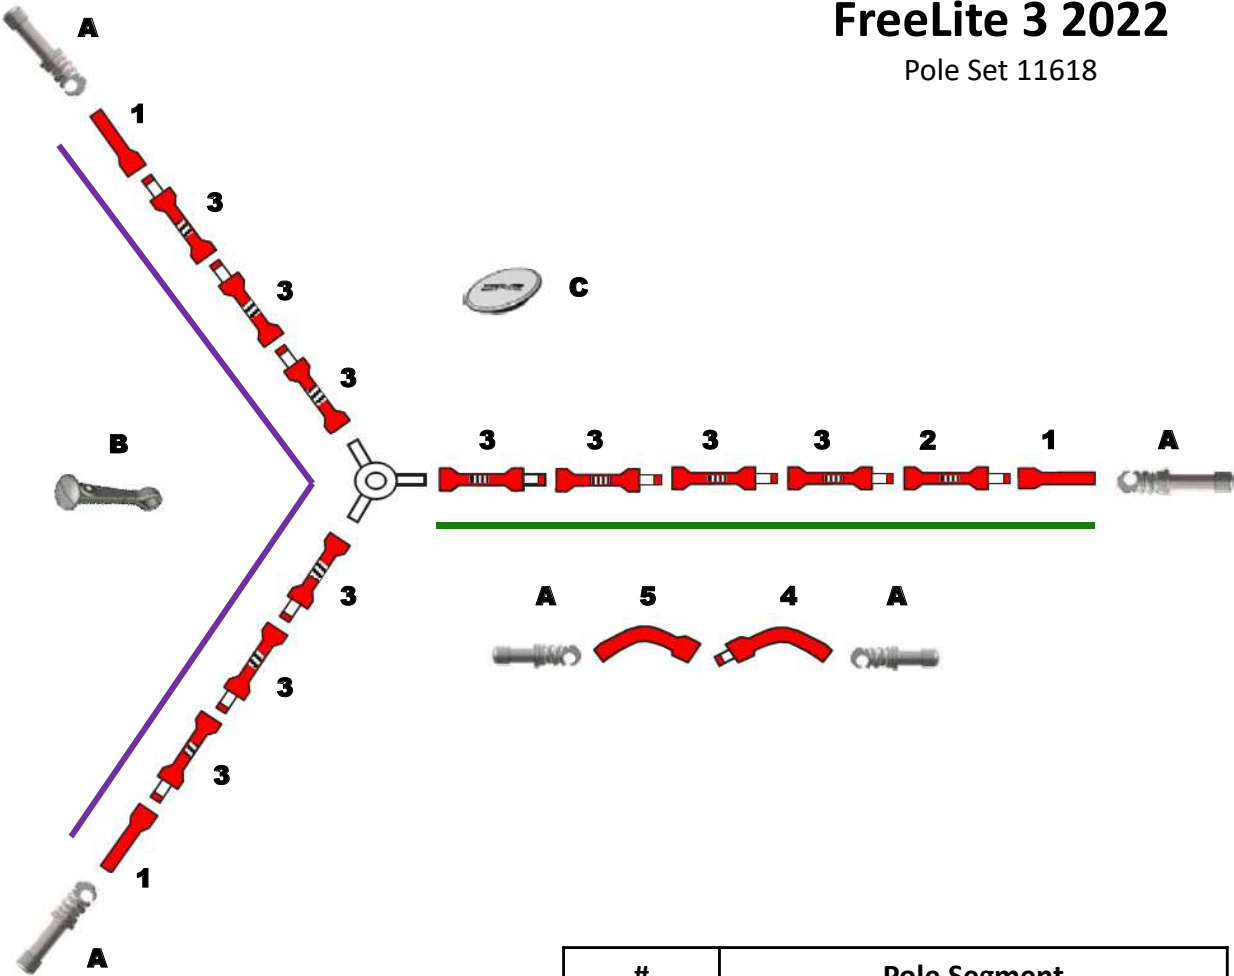

FreeLite 3 2022

Pole Set 11618

Letter	Small Part
A	Screwlock Tip
B	Sunflower Cap
C	SM-Cap

#	Pole Segment
1	NFL 8.7 x 310mm
2	NFL 8.7 x 310mm Insert
3	NFL 8.7 x 400mm Insert
4	NFL 8.7 x 310mm Insert P:10mm
5	NFL 8.7 x 310mm P:10mm

Section	Shock Cord
Ridge	7'4"
Legs	10'6"
Spreader	1'

Total 19'