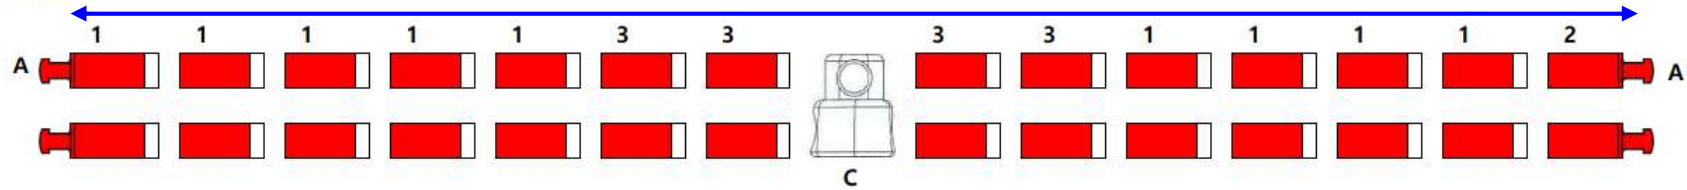

## Pole 1 - Main

## Pole 2 - Side

#	Pole Segment
1	PF11 x 418mm Insert
2	PF11 x 418mm
3	PF11 x 480mm Insert
4	PF11 x 480mm

Letter	Part
A	Plastic End tip- Red
B	Plastic End tip- Black
C	Swivel Hub #72-581

Section	Shock Cord
Ridge x2	20'
Side Pole x4	12.5'
<b>Total</b>	<b>90'</b>