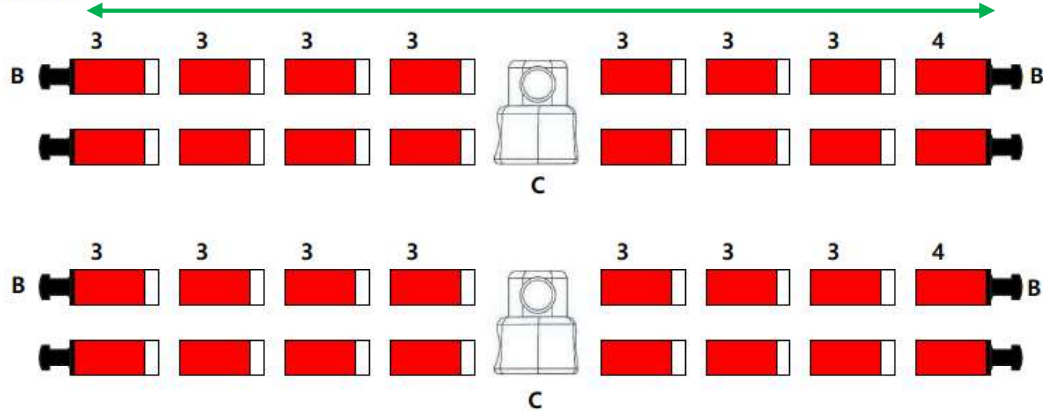

## Pole 1 - Main

## Pole 2 - Side

#	Pole Segment
1	PF11 x 418mm Insert
2	PF11 x 418mm
3	PF11 x 480mm Insert
4	PF11 x 480mm

Letter	Part
A	Plastic End tip- Red
B	Plastic End tip- Black
C	Swivel Hub #72-581

Section	Shock Cord
Ridge x2	20'
Side Pole x4	12.5'
<b>Total</b>	<b>90'</b>