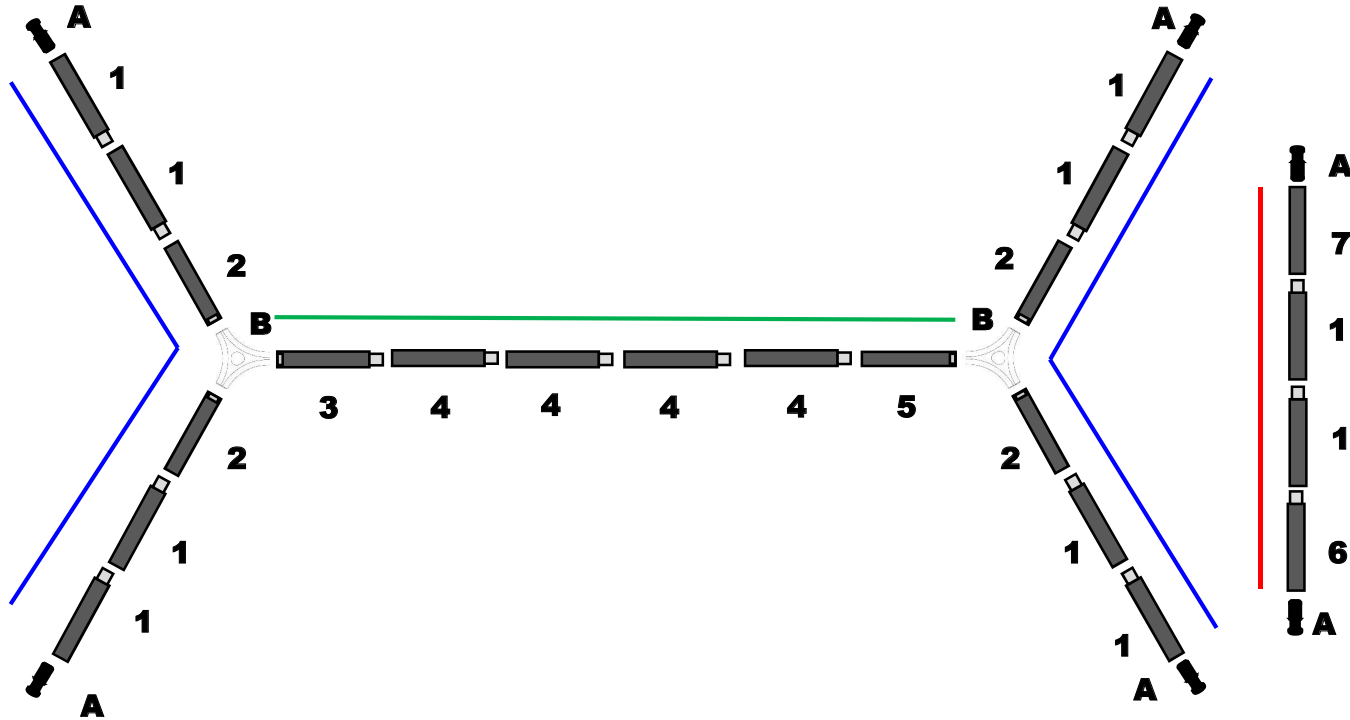

Hubba Hubba 2 2022

Syclone Set 79-611

#	Syclone Pole Segment
1	SYC 12" Insert
2	SYC 14" Flush Insert
3	SYC 12" Insert/Flush Insert
4	SYC 16" Insert

#	Syclone Pole Segment
5	SYC 12" Flush Insert
6	SYC 10" Insert
7	SYC 10"

Letter	Part
A	Delrin End Tip
B	Tri Hub

Section	Shock Cord
Ridge	8.5'
Legs x2	6'
Spreader	3.5'

Total 24'

CASCADE DESIGNS
WARRANTY & REPAIRS