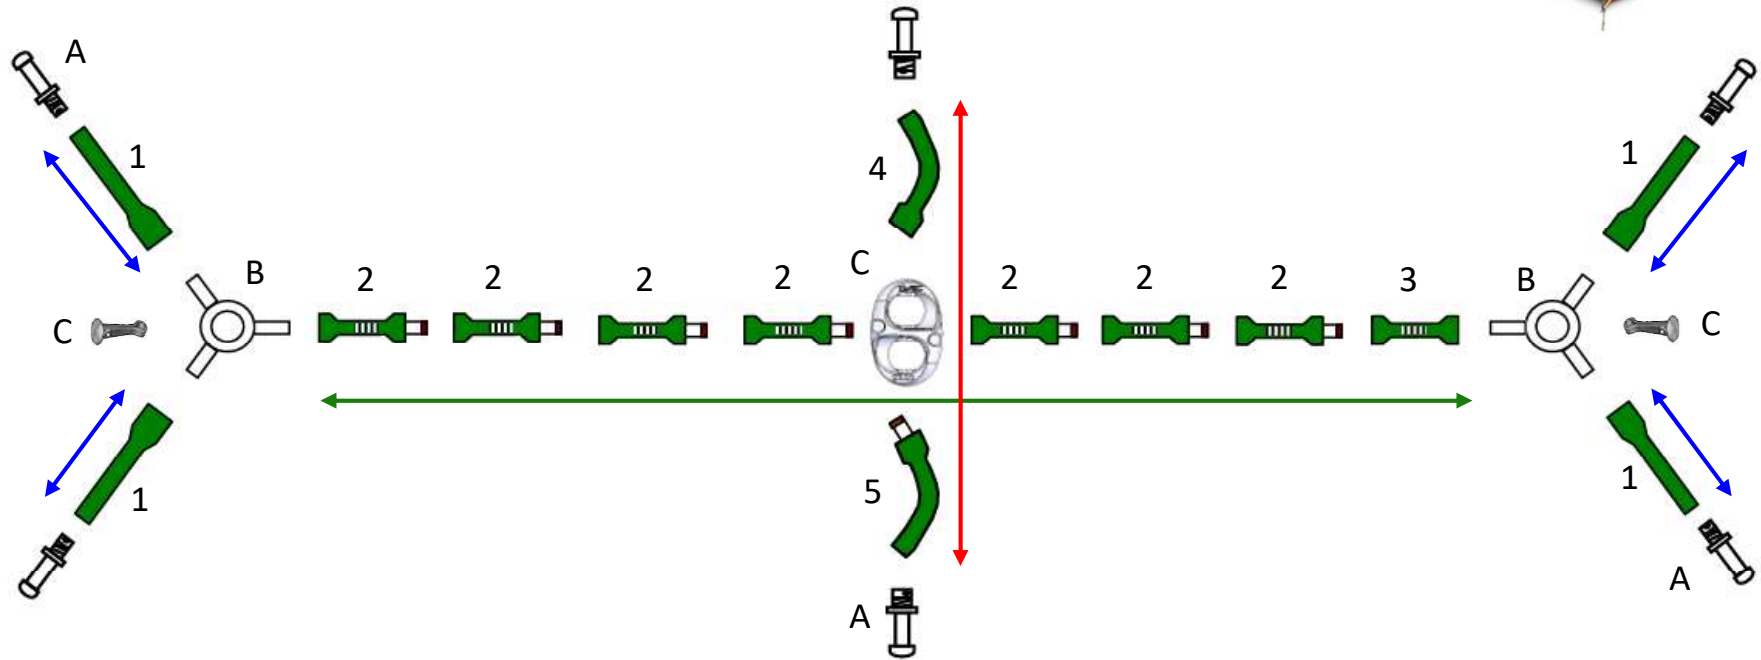

Hubba 2008-2013

*Pole colors: green, gold, grey

#	Pole Segment
1	NSL 9x450mm
2	NSL 9x360mm Insert
3	NSL 9x360mm
4	NSL 9x400mm
5	NSL 9x400mm Insert

Letter	Small Part
A	Screwlock Tip
B	Tri Hub
C	Swivel Hub
D	Sunflower Cap

Section	Shock Cord
Main	9.5'
Legs x2	3'
Spreader	2.5'
Total:	18'