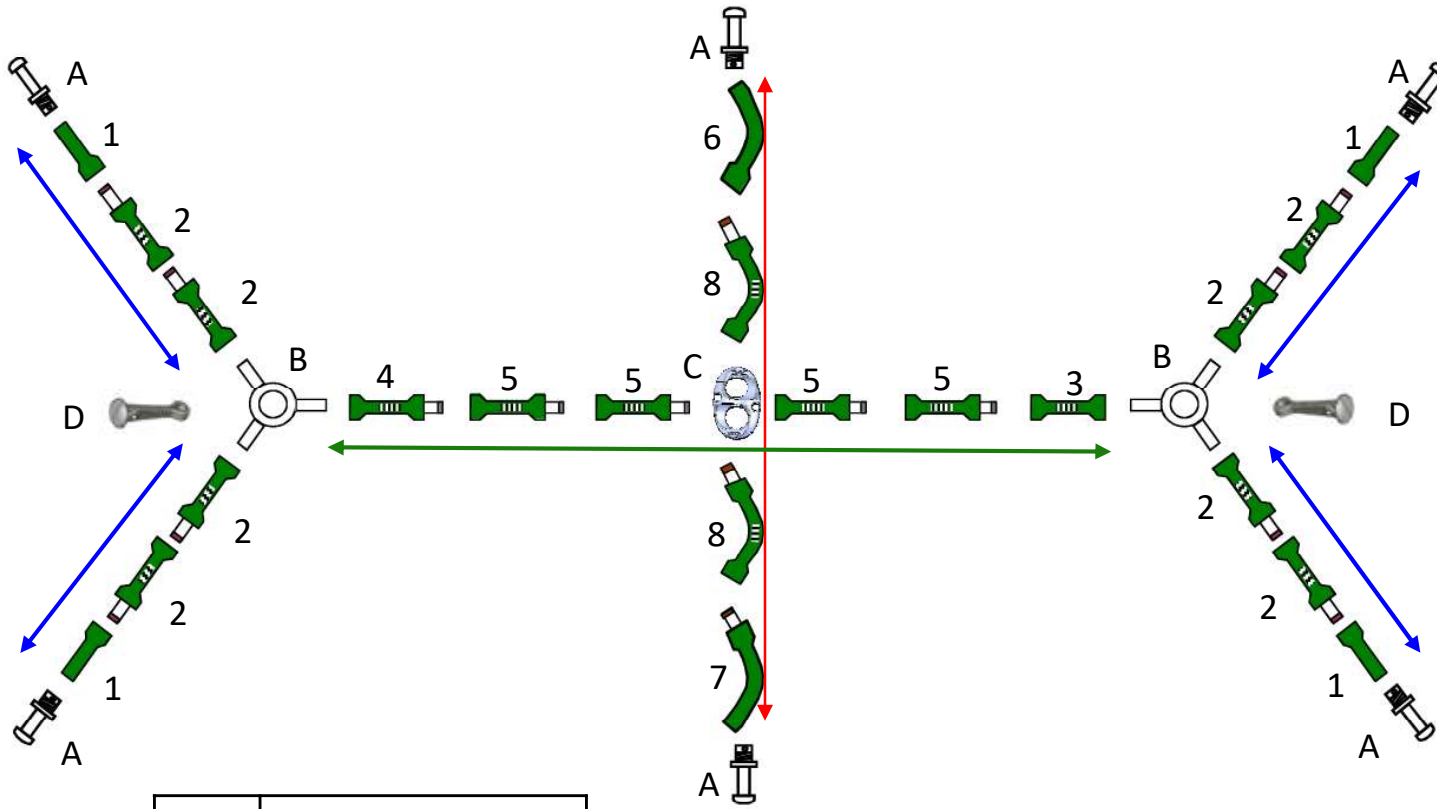

Hubba Hubba 2007-2013

*Pole colors: green, gold, grey

#	Pole Segment
1	NSL 9 x 310mm
2	NSL 9 x 330mm I
3	NSL 9 x 360mm
4	NSL 9 x 360mm I
5	NSL 9 x 400mm I
6	NSL 9 x 305mm P:3
7	NSL 9 x 305mm I P:3
8	NSL 9 x 330mm I P:3

Letter	Part
A	ScrewLock Tip
B	Sunflower Hub
C	Swivel 9783
D	Sunflower Cap

Section	Shock Cord
Main	7.5'
Legs x2	6.5'
Spreader	4'

Total: 24'