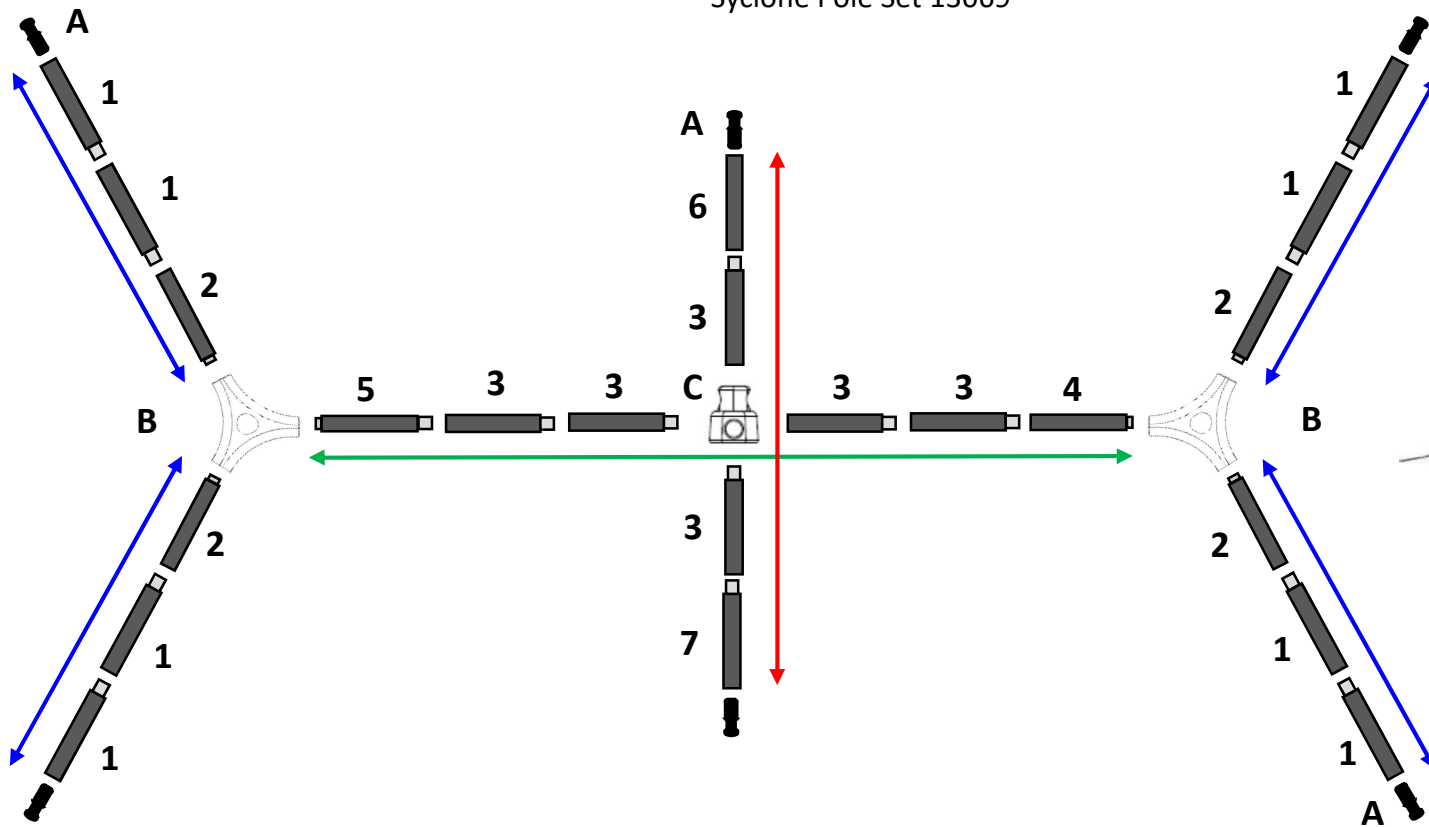

# Hubba Hubba NX 2019

Syclone Pole Set 13069

Letter	Part
A	Delrin End Tip
B	Syclone Tri-Hub
C	Syclone Swivel Hub

Section	Shock Cord
Main	7.5'
Legs x2	6.5'
Spreader	4.5'

Total: 24'

#	Syclone Pole Segment
1	SYC 12" I
2	SYC 14" FI
3	SYC 16" I
4	SYC 12" FI
5	SYC 12" IFI
6	SYC 9"
7	SYC 9" I