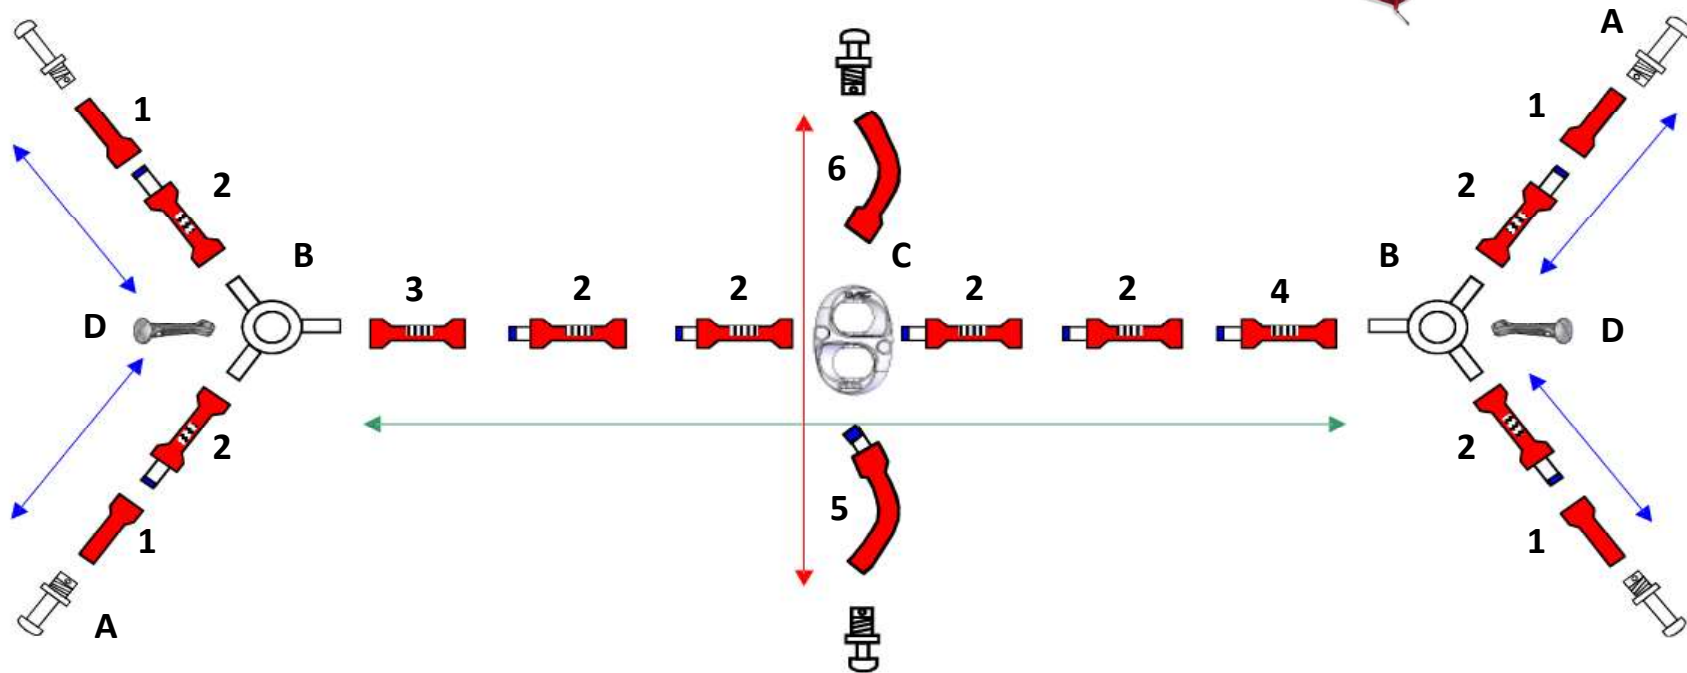

# Hubba NX 2014

Pole Set 02749

#	Pole Segment
1	NFL 9.3x220mm
2	NFL 9.3x400mm I
3	NFL 9.3x425
4	NFL 9.3x425 I
5	NFL 9.3x406mm P13
6	NFL 9.3x406mm I P13

Letter	Small Part
A	ScrewLock Tip 15mm
B	Tri Hub
C	Swivel Hub
D	Sunflower Cap

Section	Shock Cord
Main	6'
Legs x2	5'
Spreader	3.5'

Total: 20'