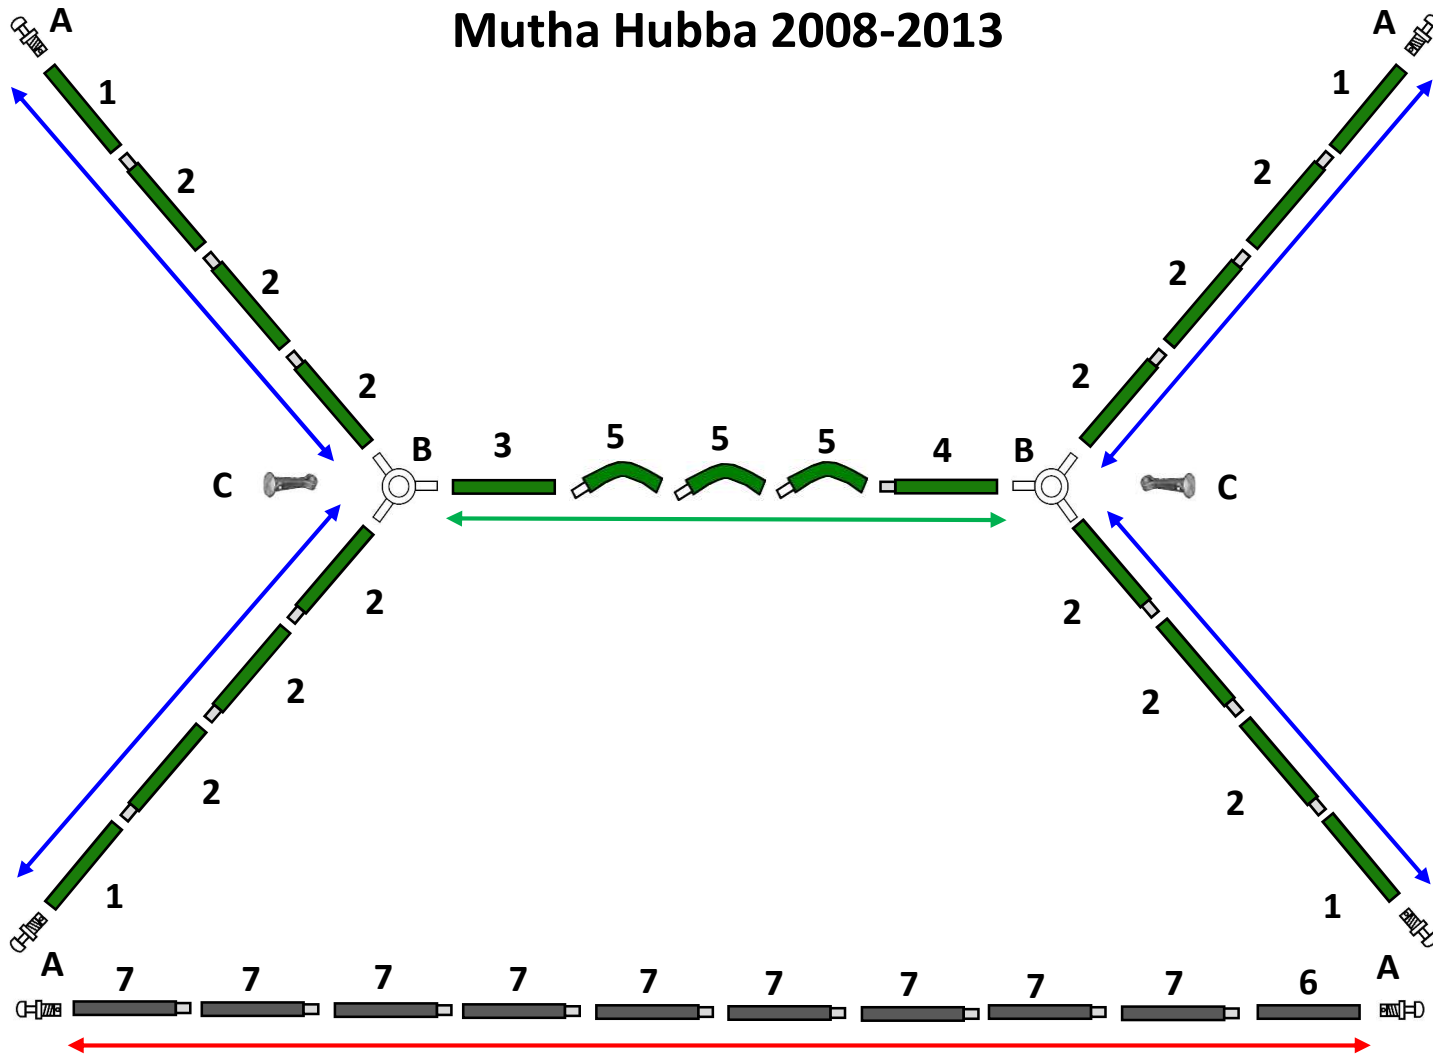

Mutha Hubba 2008-2013

#	Pole Segment
1	PF 9.5 x 350mm
2	PF 9.5 x 350mm I
3	PF 9.5 x 330mm
4	PF 9.5 x 290mm I
5	PF 9.5 x 330mm I P:7
6	PF 9 x 330mm
7	PF 9 x 330mm I

Letter	Small Part
A	Screwlock Tip
B	Hub
C	Sunflower Cap

Section	Shock Cord
Ridge	9.5'
Legs x2	9'
Side Poles x2	11'

Total 49.5'

CASCADE DESIGNS
WARRANTY & REPAIRS