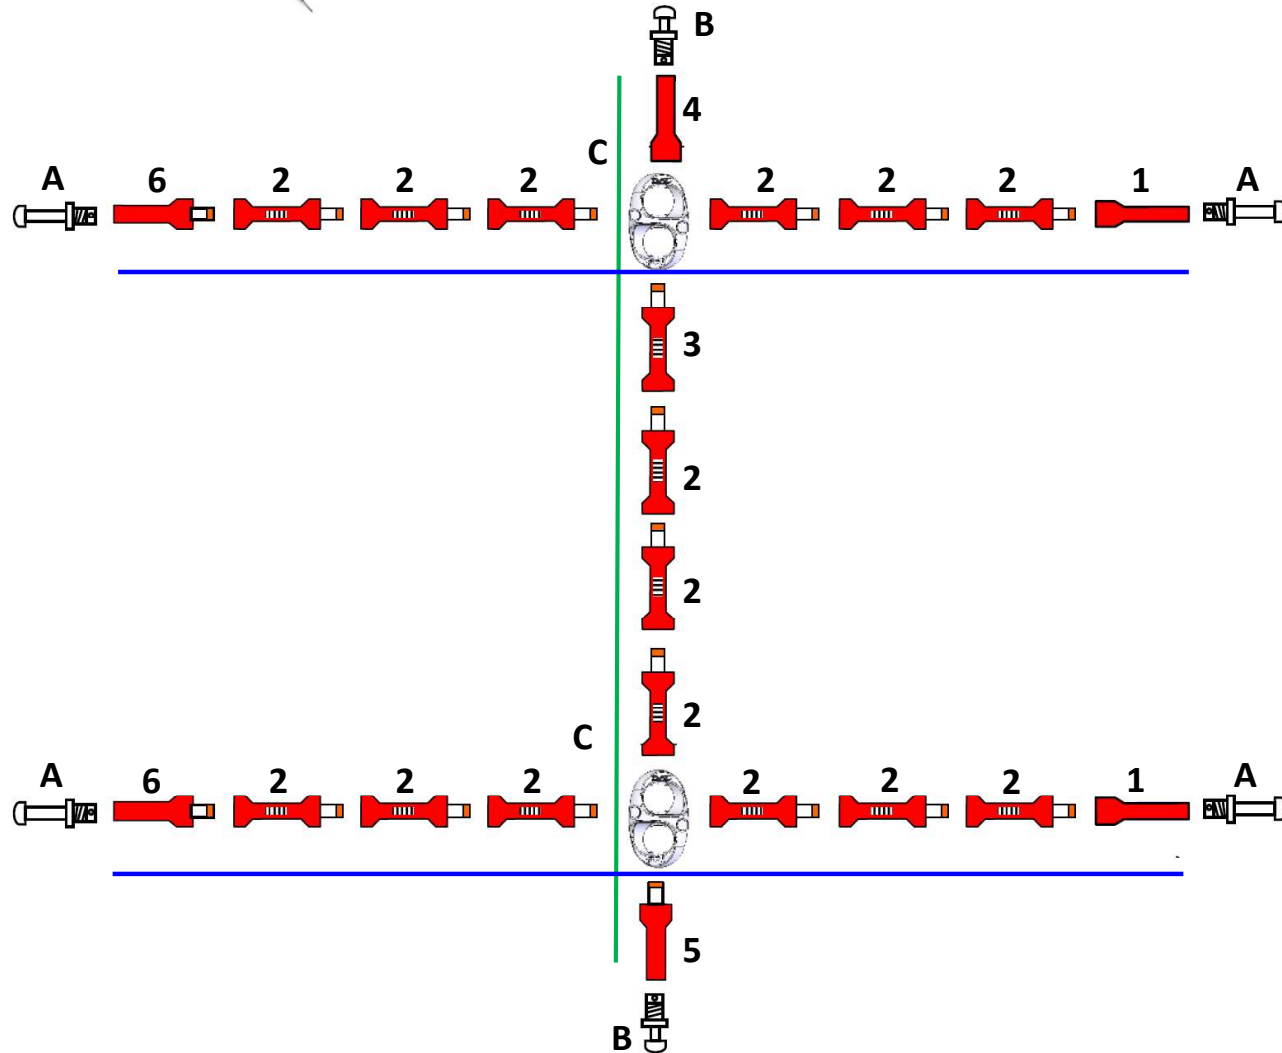

# Mutha Hubba NX 2014

Pole Set 02757

#	Pole Segment
1	NSL 9.6 x 407mm
2	NSL 9.6 x 425mm Insert
3	NSL 9.6 x 400mm Insert
4	NSL 9.6 x 203mm
5	NSL 9.6 x 203mm Insert
6	NSL 9.6 x 407mm Insert

Letter	Part
A	Screwlock Tip
B	Screwlock Tip (short)
C	Swivel Hub

Section	Shock Cord
Ridge	7'
Side Poles x2	11'

Total: 29'

CASCADE DESIGNS  
WARRANTY & REPAIRS