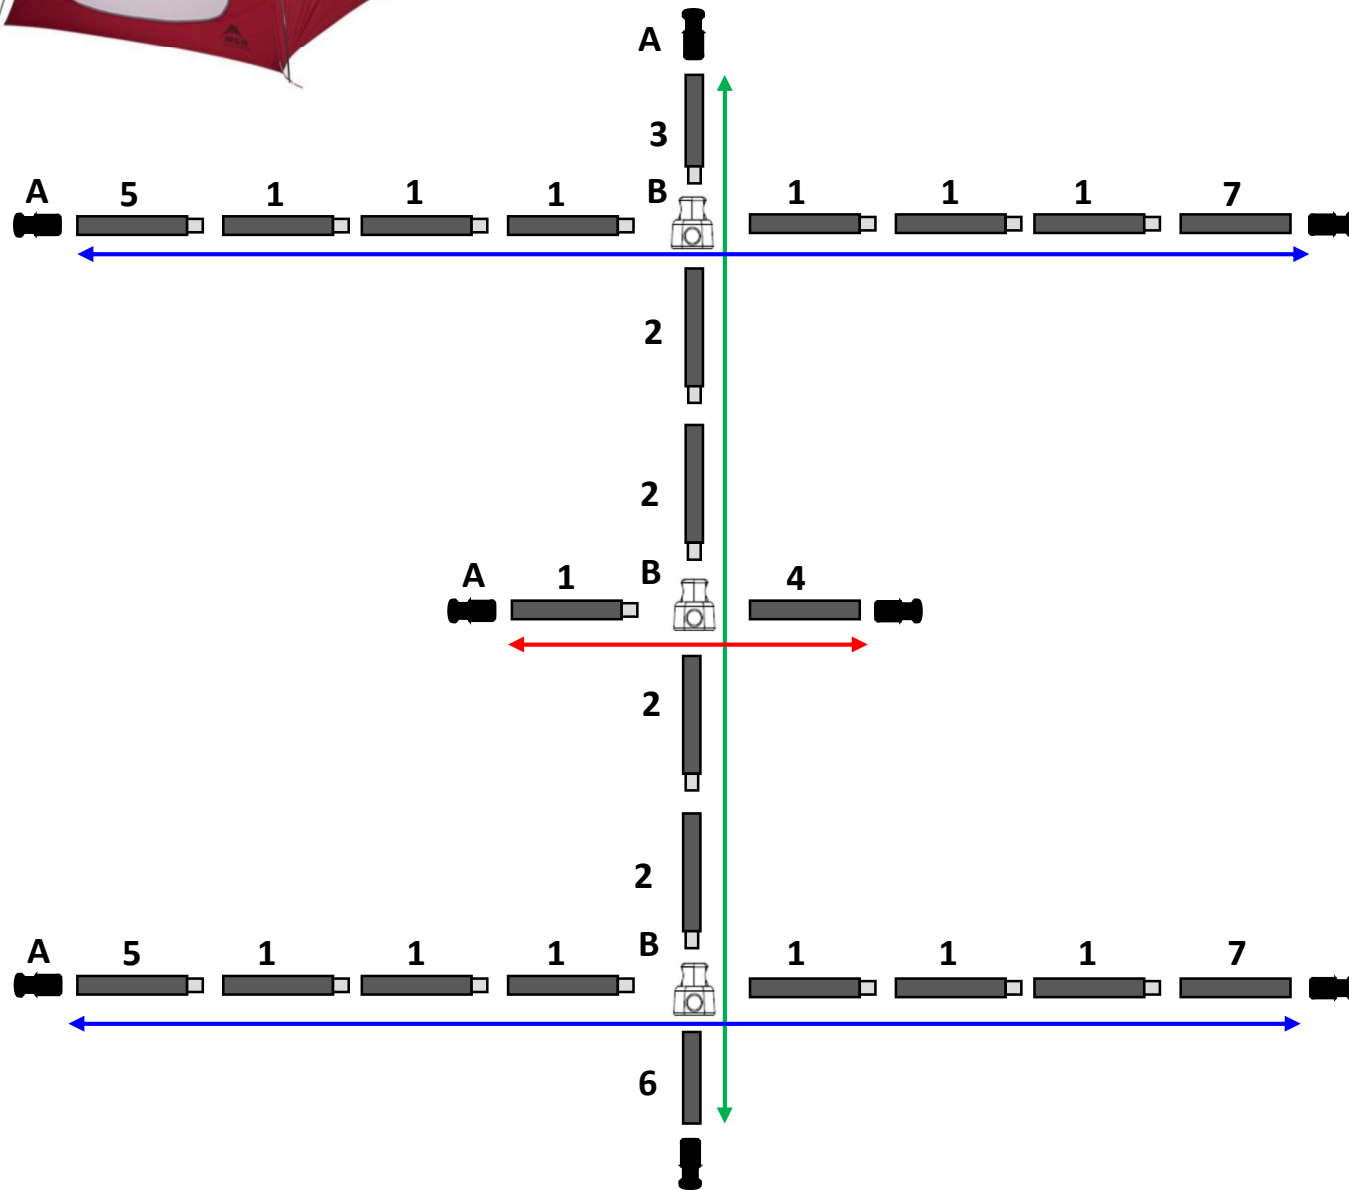

Mutha Hubba NX 2019

Syclone Set 13070

#	Syclone Pole Segment
1	SYC 16" I
2	SYC 18" I
3	SYC 9" I
4	SYC 16"
5	SYC 14" I
6	SYC 9"
7	SYC 14"

Letter	Part
A	Delrin End Tip
B	Swivel Hub

Section	Shock Cord
Ridge	7.5'
Spreader	3'
Side Poles x2	11'

Total: 32.5'