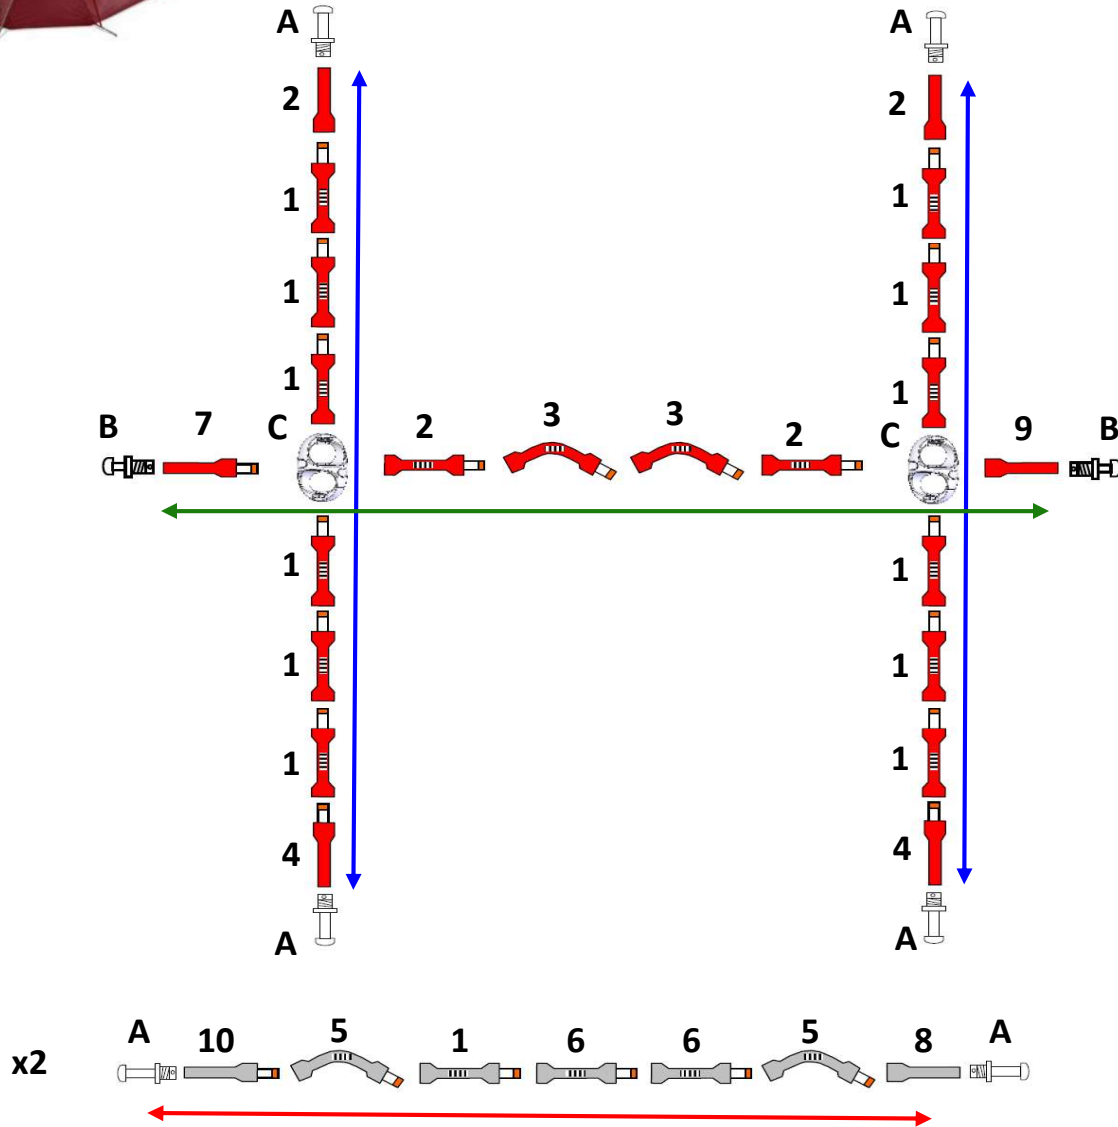

Papa Hubba NX 2014

Pole Set 02761

#	Pole Segment
1	NSL 9.6 x 475mm I
2	NSL 9.6 x 290mm
3	NSL 9.6 x 360mm I P:5
4	NSL 9.6 x 290mm I
5	NSL 9.6 x 475mm I P:27
6	NSL 9.6 x 310mm II
7	NSL 9.6 x 370mm I
8	NSL 9.6 x 463mm
9	NSL 9.6 x 370mm
10	NSL 9.6 x 463mm I
11	NSL 9.6 x 400mm I

Letter	Small Part
A	Screwlock Tip
B	Screwlock Tip (short)
C	Swivel Hub

Section	ShockCord
Main Ridge	7.5'
Spreader x2	11'
Side Poles x2	10'

Total: 49.5'