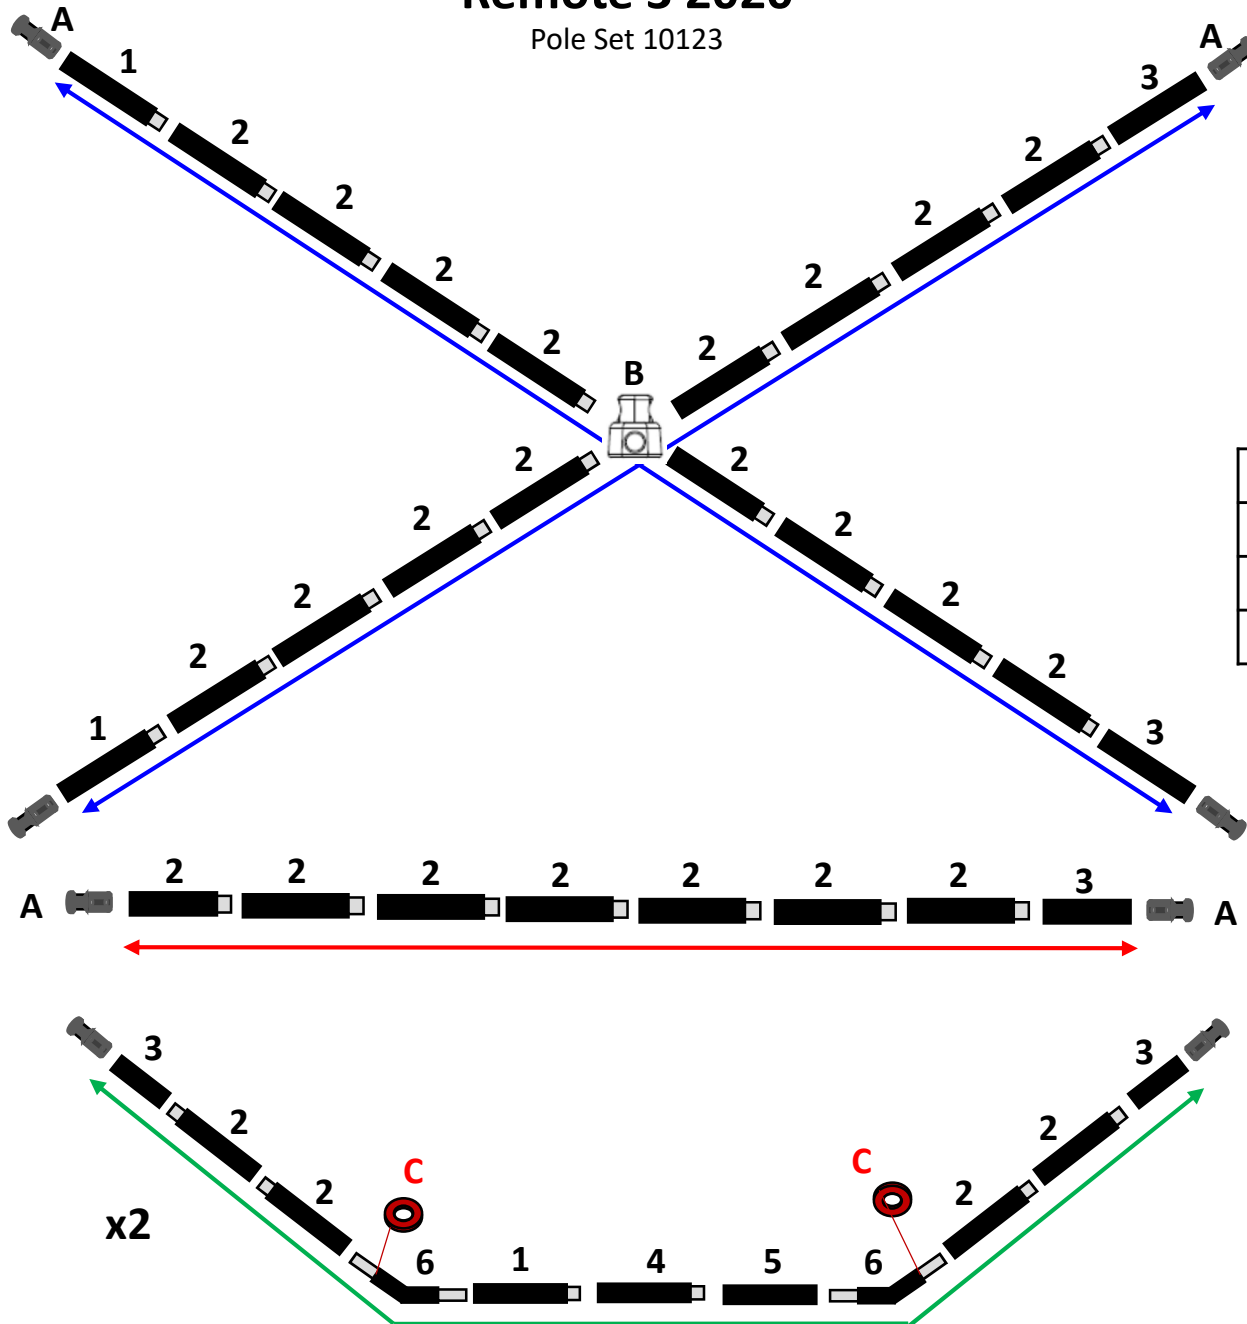

Remote 3 2020

Pole Set 10123

Letter	Part
A	Delrin End Tip
B	Swivel Hub
C	Washer

#	Syclone Pole Segment
1	SYC 14" I
2	SYC 16" I
3	SYC 14"
4	SYC 12" I
5	SYC 12"
6	145° Arch

Segment	Shock Cord
Vestibule	10'
Spreader x2	11'
Ridge/Legs x2	13'

Total: 58'