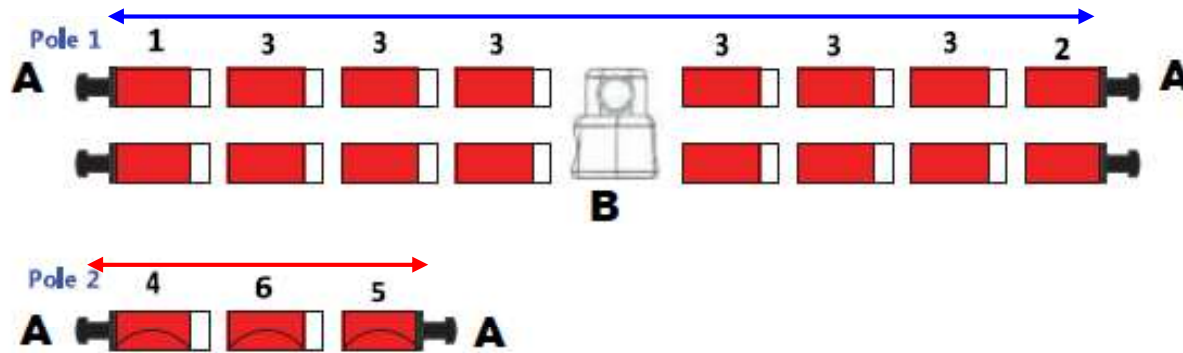

Zoic 2 2020

Pole Set 13048

| # | Pole Segment |
|---|-------------------------|
| 1 | PF9.02 x 430mm Insert |
| 2 | PF9.02 x 430mm |
| 3 | PF9.02 x 455mm Insert |
| 4 | PF9.02 x 365mm Insert P |
| 5 | PF9.02 x 365mm P |
| 6 | PF9.02 x 430mm Insert P |

| Letter | Part |
|--------|-------------------------|
| A | Plastic End Tip - Black |
| B | Swivel Hub #72-567 |

| Section | Shock Cord |
|--------------|--------------|
| Ridge x2 | 11.5' |
| Spreader | 3.5' |
| Total | 26.5' |