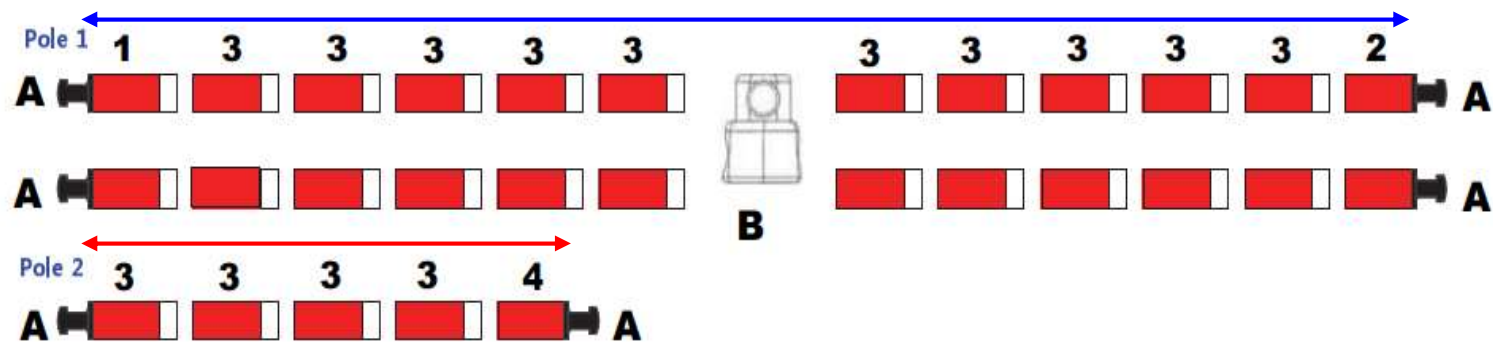

ZoiC 4 2020
Pole Set 11362

#	Pole Segment
1	PF11 x 318mm Insert
2	PF11 x 318mm
3	PF11 x 390mm Insert
4	PF11 x 390mm

Letter	Part
A	Plastic End Tip – black 11mm
B	Swivel Hub 72-581

Section	Shock Cord
Ridge x2	17.5'
Spreader	6.5'
Total	41.5'